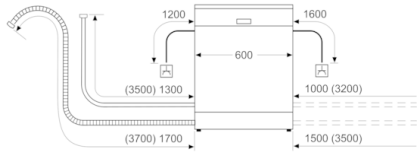

Design features

- Time delay (3, 6 or 24 hours)
- Remaining programme time indicator (min)
- Leak protection system
- Tamperproof controls
- Self-cleaning filter system with 3 piece corrugated filter
- Large item spray head
- Stainless steel/Polinox interior
- Dimensions (HxWxD): 84.5 x 60 x 60cm

¹ Scale of Energy Efficiency Classes from A to G

² Energy consumption in kWh per 100 cycles (in programme Eco 50 °C)

³ Water consumption in litres per cycle (in programme Eco 50 °C)

⁴ Duration of programme Eco 50 °C

**Serie | 2, Free-standing dishwasher, 60 cm,
White
SMS2HVV66G**

measurements in mm

A socket
() values with extension kit