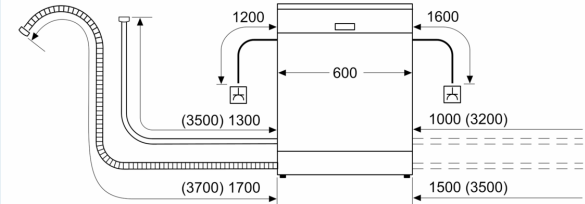

Design features

- Time delay (3, 6 or 24 hours)
- Remaining programme time indicator (minutes)
- Child safety - Tamperproof controls
- Internal water protection system
- Self-cleaning filter system with 3 piece corrugated filter
- Stainless steel interior
- Dimensions (HxWxD): 84.5 x 60 x 60cm

¹ Scale of Energy Efficiency Classes from A to G

² Energy consumption in kWh per 100 cycles (in programme Eco 50 °C)

³ Water consumption in litres per cycle (in programme Eco 50 °C)

⁴ Duration of programme Eco 50 °C

iQ300, Free-standing dishwasher,
60 cm, White
SN23EW04MG

measurements in mm

socket
() values with extension kit